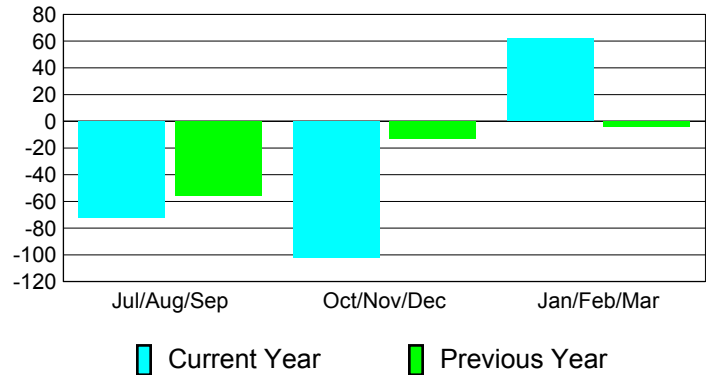

**Membership Results
2010-2011**

**Membership
2009-2010**

Month	Net Memb Goal	Actual New Memb	Actual Dropped Memb	Gain/Loss of Memb	Gain/Loss of Memb
Jul/Aug/Sep	-1	29	-101	-72	-56
Oct/Nov/Dec	25	16	-118	-102	-13
Jan/Feb/Mar	30	93	-31	62	-4
Totals	54	138	-250	-112	-73

Membership Results 2010-2011

Goal, New, Dropped, Gain/Loss

Comparison of Membership Gain/Loss

Current Year Compared to the Previous Year

Gender Comparison 2010-2011

Male

Female