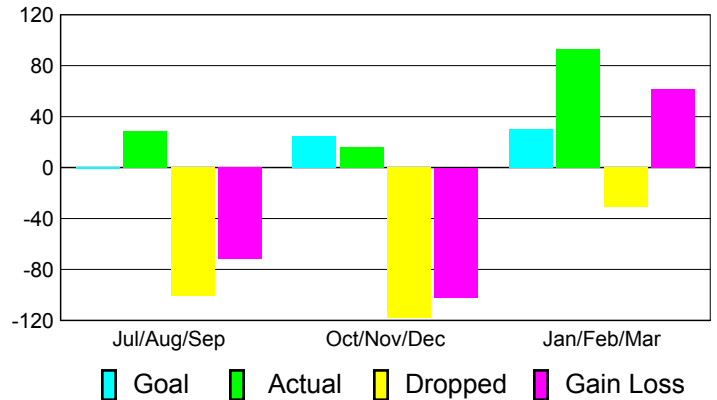

Membership Results 2010-2011

Goal, New, Dropped, Gain/Loss

Comparison of Membership Gain/Loss

Current Year Compared to the Previous Year