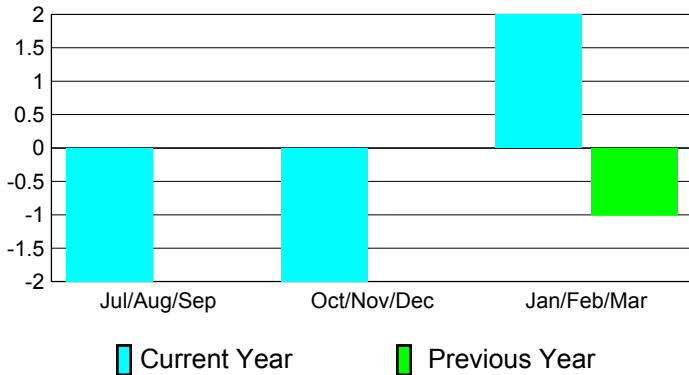

Club Results 2010-2011

Goal, New, Dropped, Gain/Loss

Comparison of Club Gain/Loss

Current Year Compared to the Previous Year

YTD Status Quo Clubs 2010-2011

Status Quo Clubs Compared to Status Quo Members

MEMBERSHIP