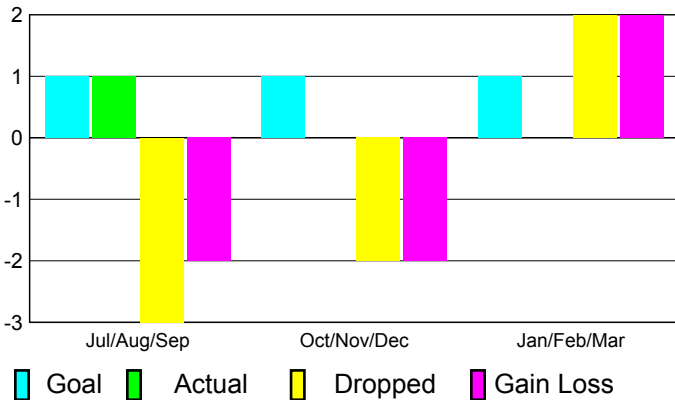

2010-2011 GMT Reports for District (or Undistricted) **District 118 R**

GMT: **HOWARD PATRICK LEE**

Location: **TURKEY**

GMT CA: **4**

CLUBS

**Club Results
2010-2011**

**Clubs
2009-2010**

Month	New Club Goal	Actual New Clubs	Actual Dropped Clubs	Gain/Loss of Clubs	Gain/Loss of Clubs
Jul/Aug/Sep	1	1	-3	-2	0
Oct/Nov/Dec	1	0	-2	-2	0
Jan/Feb/Mar	1	0	2	2	-1
Totals	3	1	-3	-2	-1

Club Results 2010-2011

Goal, New, Dropped, Gain/Loss

Comparison of Club Gain/Loss

Current Year Compared to the Previous Year

YTD Status Quo Clubs 2010-2011

Status Quo Clubs Compared to Status Quo Members

MEMBERSHIP